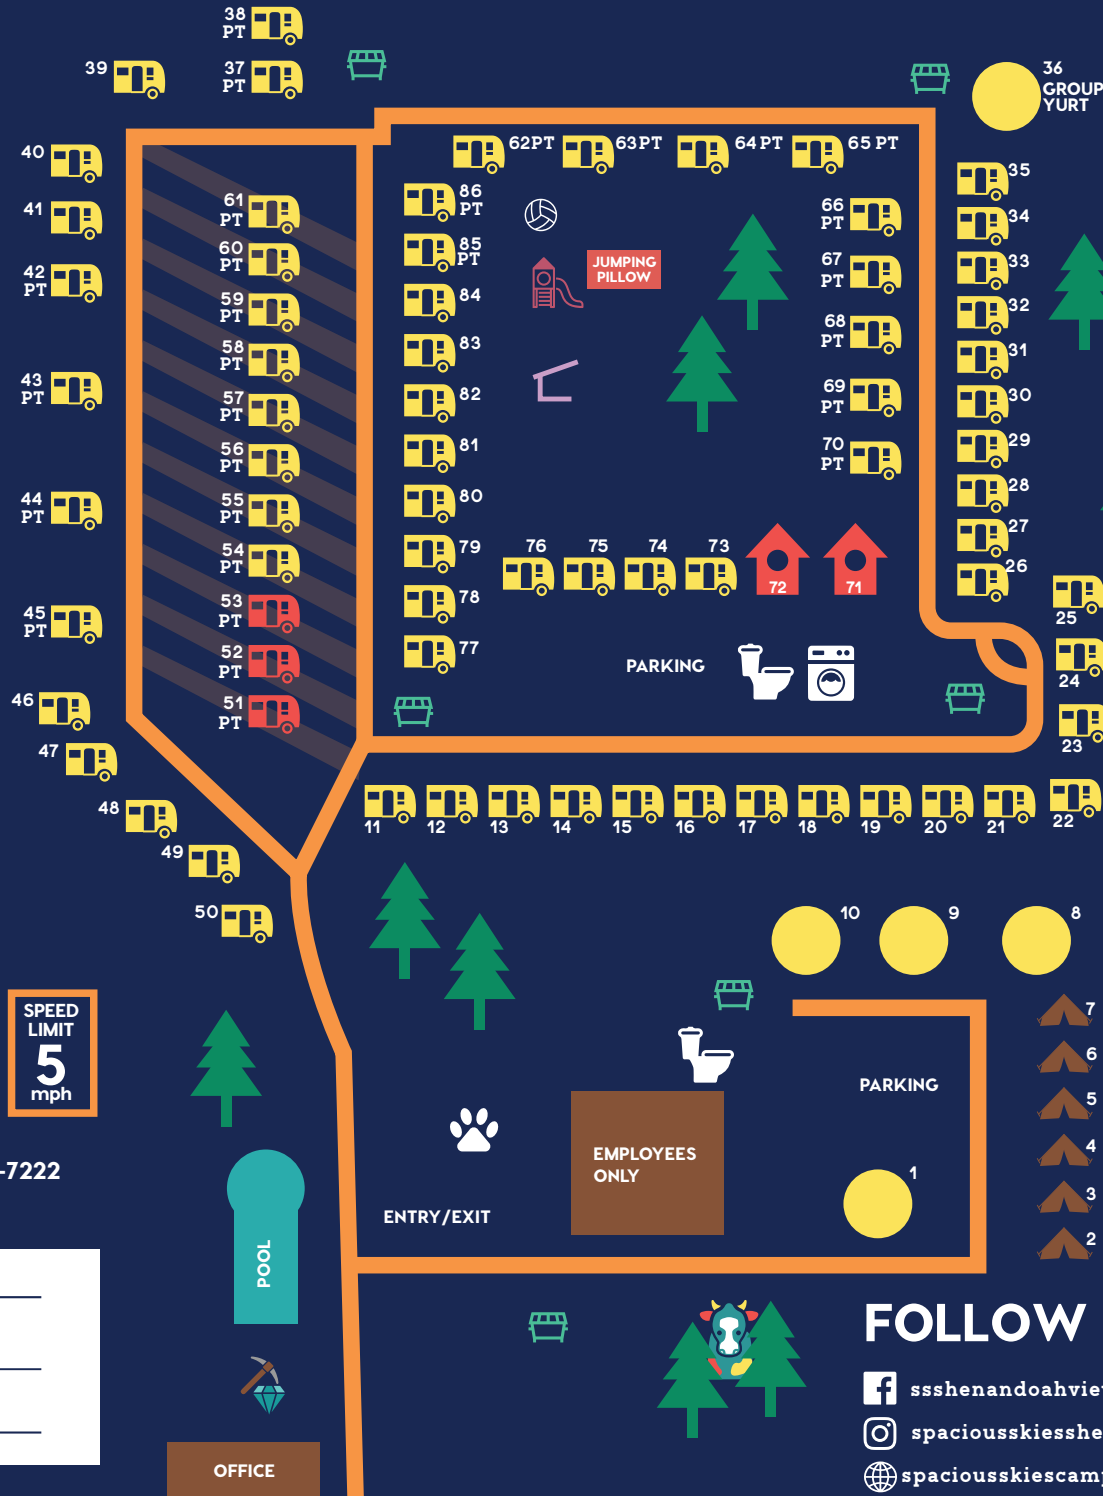

# LEGEND

- RV, 30 amp, sewer & water... 
- RV, 50 amp, sewer & water... 
- Cabin..... 
- Tent, 20 amp..... 
- Pull Thru Site..... **PT**
- Dumpster..... 
- Bathhouse..... 
- Laundry..... 
- Pavilion..... 
- Dog Park..... 
- Playground/Rec Area..... 
- Yurt..... 
- Gem Mining..... 
- Volleyball..... 

SPEED  
LIMIT  
**5**  
mph

3402 Kimball Rd, Luray, VA 22835

EMERGENCY PHONE NUMBER: 540-743-7222

✉ info@campatshenandoahvalley.com

WIFI: \_\_\_\_\_

PASSWORD: \_\_\_\_\_

SITE #: \_\_\_\_\_

OFFICE

## FOLLOW US

 [sshenandoahviews](https://www.facebook.com/sshenandoahviews)

 [spaciouskiesshenandoahviews](https://www.instagram.com/spaciouskiesshenandoahviews)

 [spaciouskiescampgrounds.com/shenandoah-views](https://www.spaciouskiescampgrounds.com/shenandoah-views)