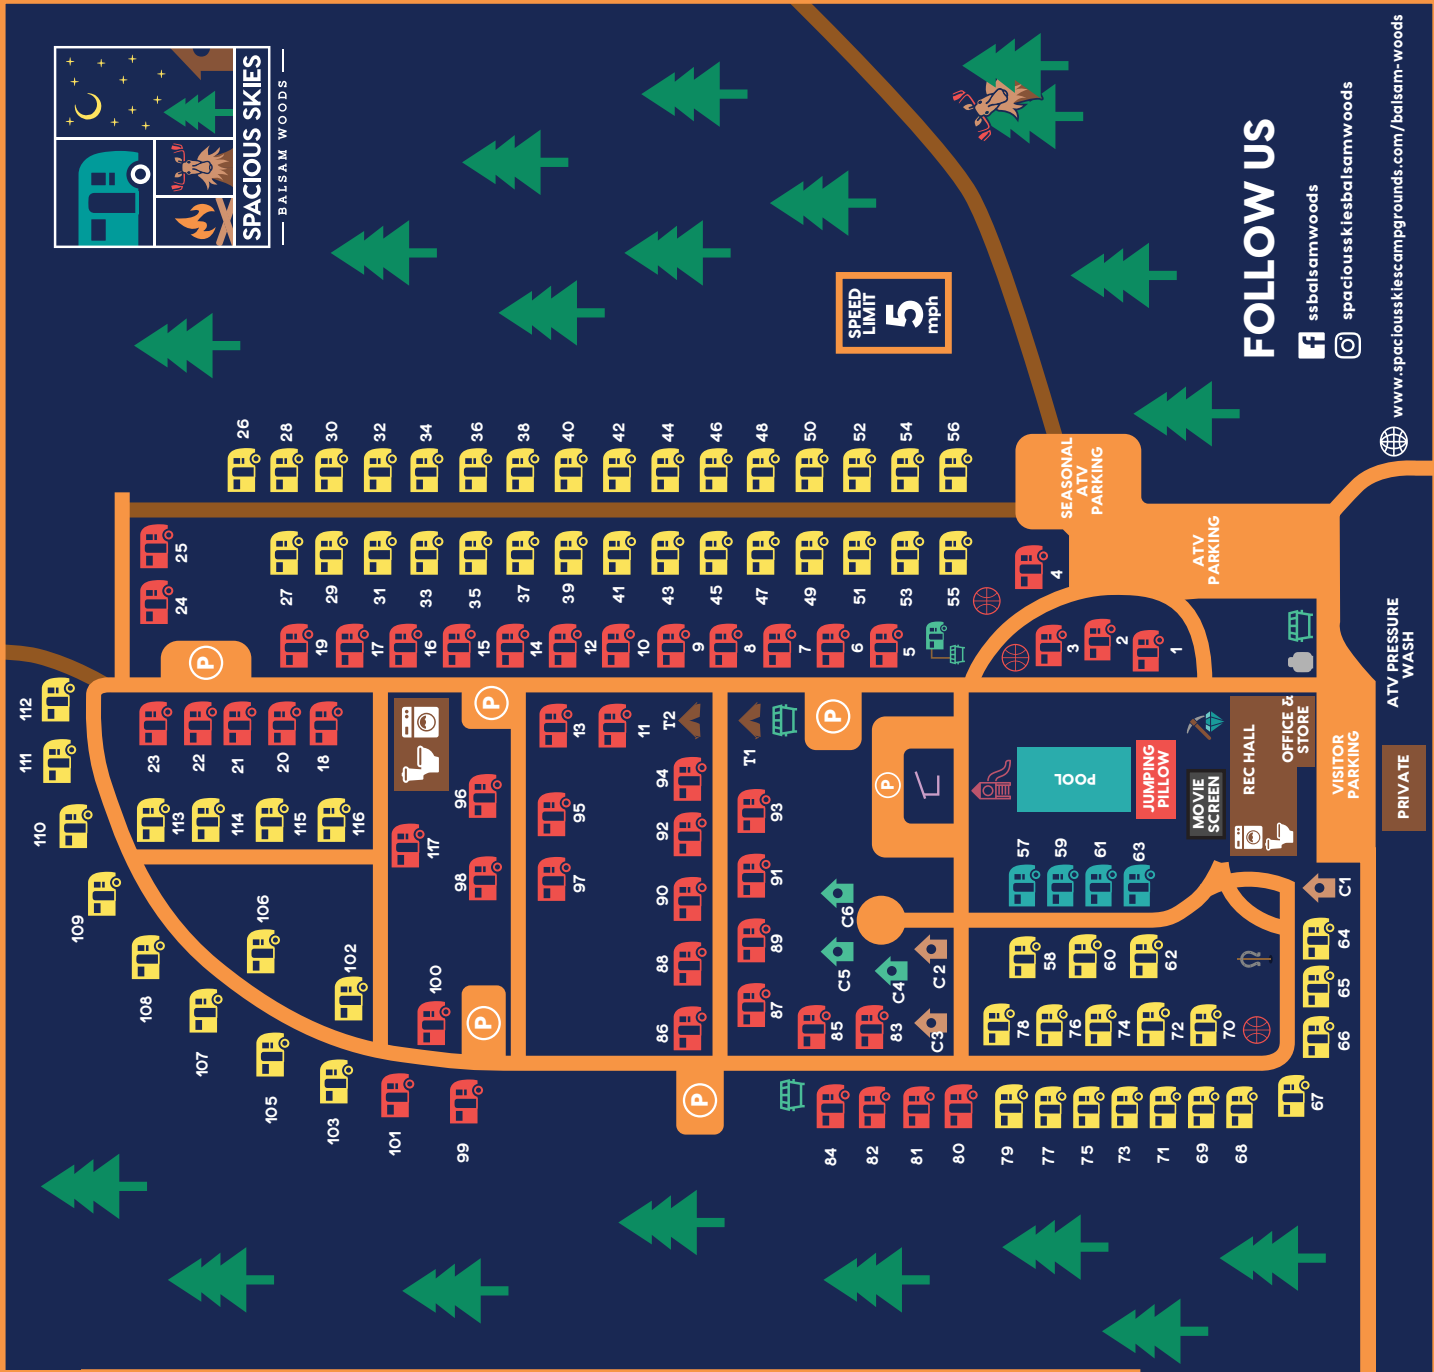

LEGEND

- RV, 30 amp, full hookup .....
- RV, 30 amp, water & electric .....
- RV, 50 amp, full hookup .....
- Rustic Cabin .....
- Deluxe Cabin .....
- Tent Site .....
- Bathroom .....
- Laundry .....
- Pavillion .....
- Playground .....
- Dump Station .....
- Dumpster .....
- Propane .....
- Horseshoes .....
- Sports Court .....
- Parking .....
- Gem Mining .....

Address: 112 Pond Rd, Abbot, ME 04406
EMERGENCY PHONE NUMBER: 207 87 6 2731
info@campatbalsamwoods.com

WIFI: _____
PASSWORD: _____
SITE: _____

FOLLOW US

fb sbalsamwoods
@spaciouskiesbalsamwoods

www.spaciouskiescampgrounds.com/balsam-woods