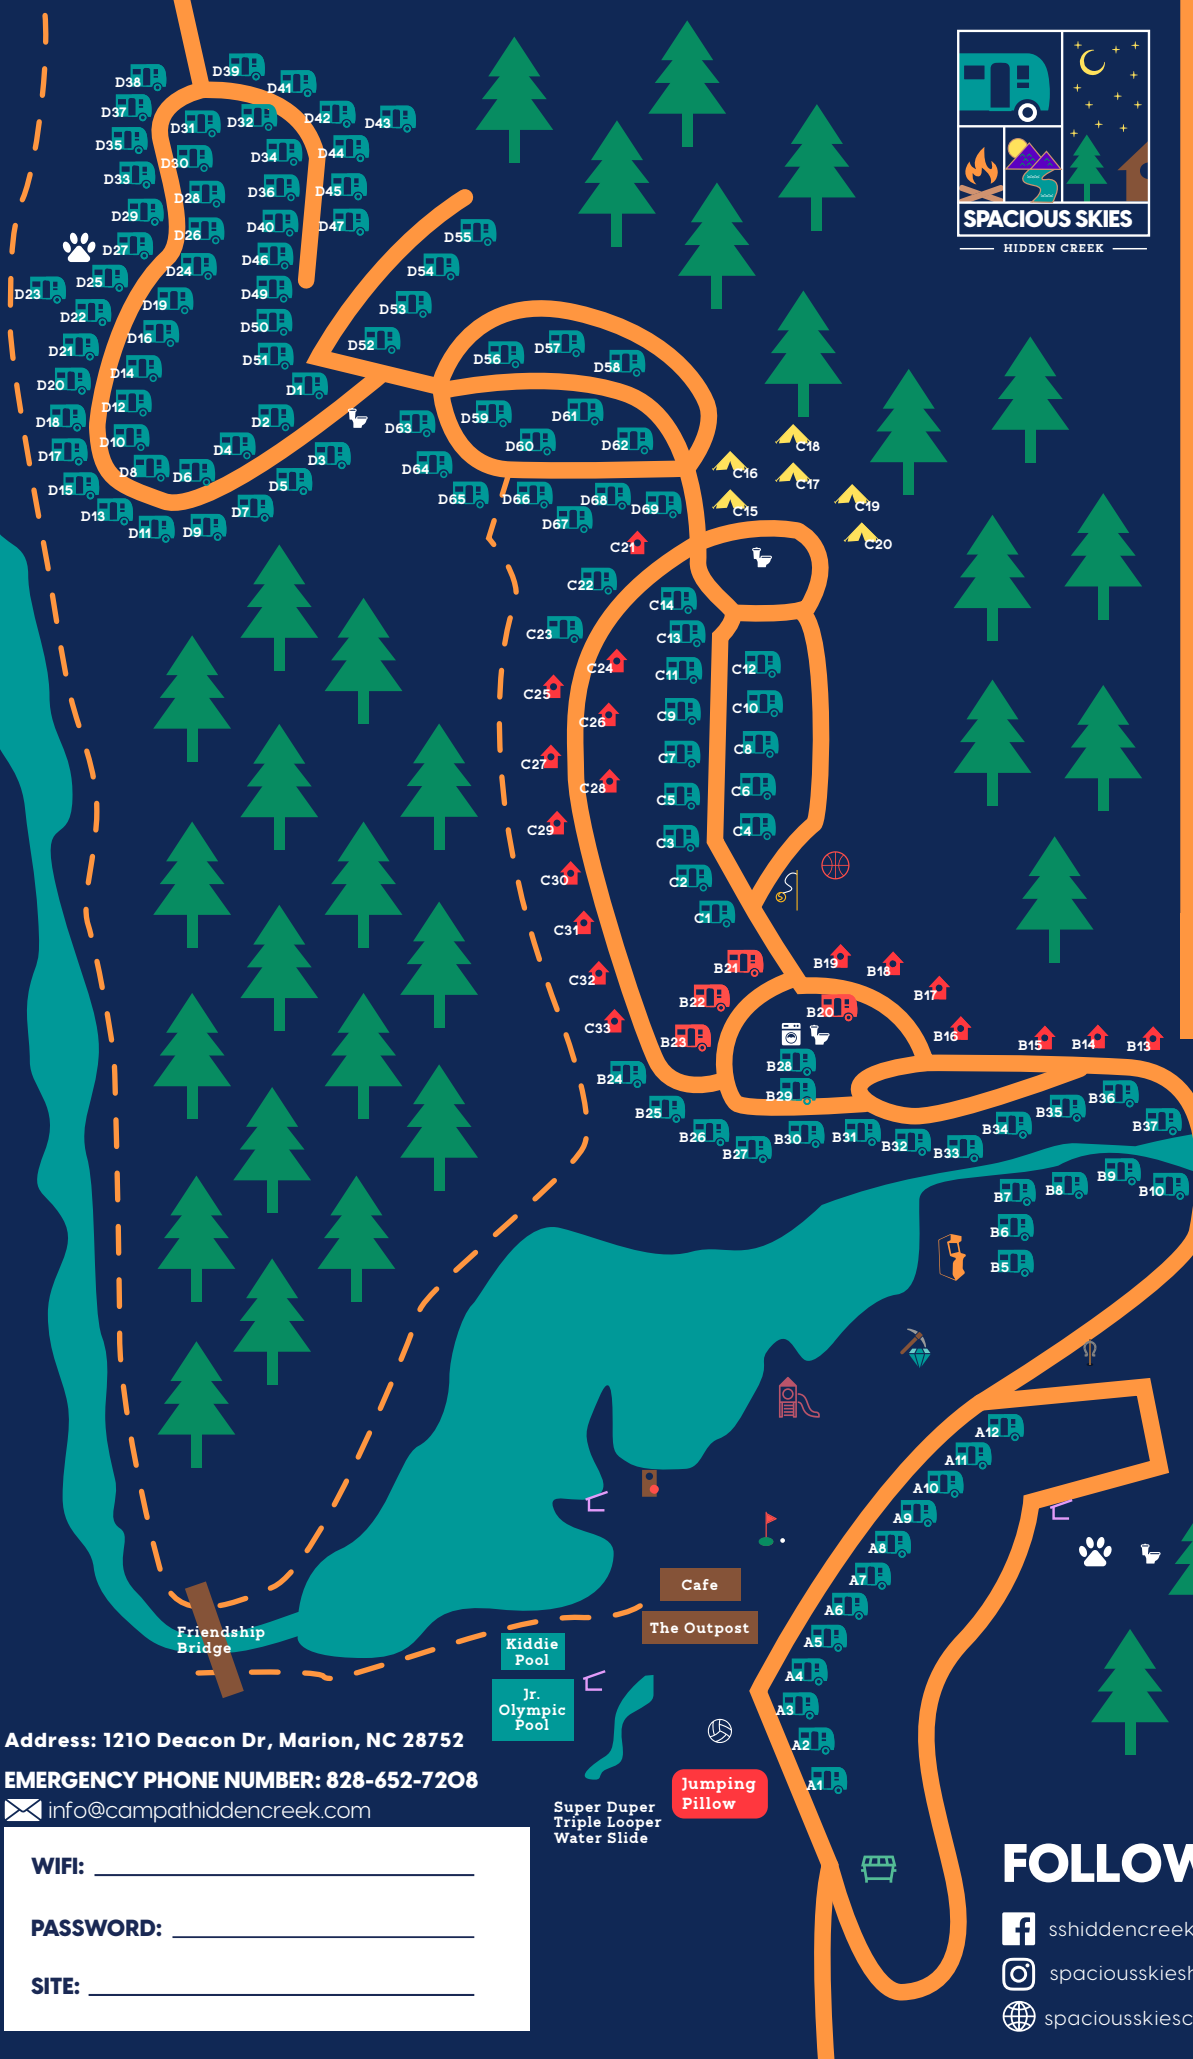

- 50 amp Full Hookup ... 
- 30 amp Full Hookup ... 
- Cabin ..... 
- Bathhouse ..... 
- Laundry ..... 
- Group W/E ..... 
- Horseshoes ..... 
- Basketball ..... 
- Pavilion ..... 
- Playground ..... 
- Tetherball ..... 
- Volleyball ..... 
- Corn Hole ..... 
- Mini Golf ..... 
- Gem Mining ..... 
- Dog Park ..... 
- Arcade ..... 
- Rustic Tents ..... 
- Deluxe Tents ..... 
- Dumpster ..... 

# LEGEND

**SPEED LIMIT**  
**5**  
**mph**

Address: 1210 Deacon Dr, Marion, NC 28752

EMERGENCY PHONE NUMBER: 828-652-7208

info@campathiddencreek.com

WIFI: \_\_\_\_\_

PASSWORD: \_\_\_\_\_

SITE: \_\_\_\_\_

Super Duper Triple Looper Water Slide

Jumping Pillow

Cafe

The Outpost

Kiddie Pool

Jr. Olympic Pool

## FOLLOW US

-  sshiddencreek
-  spaciousskieshiddencreek
-  spaciousskiescampgrounds.com/hidden-creek