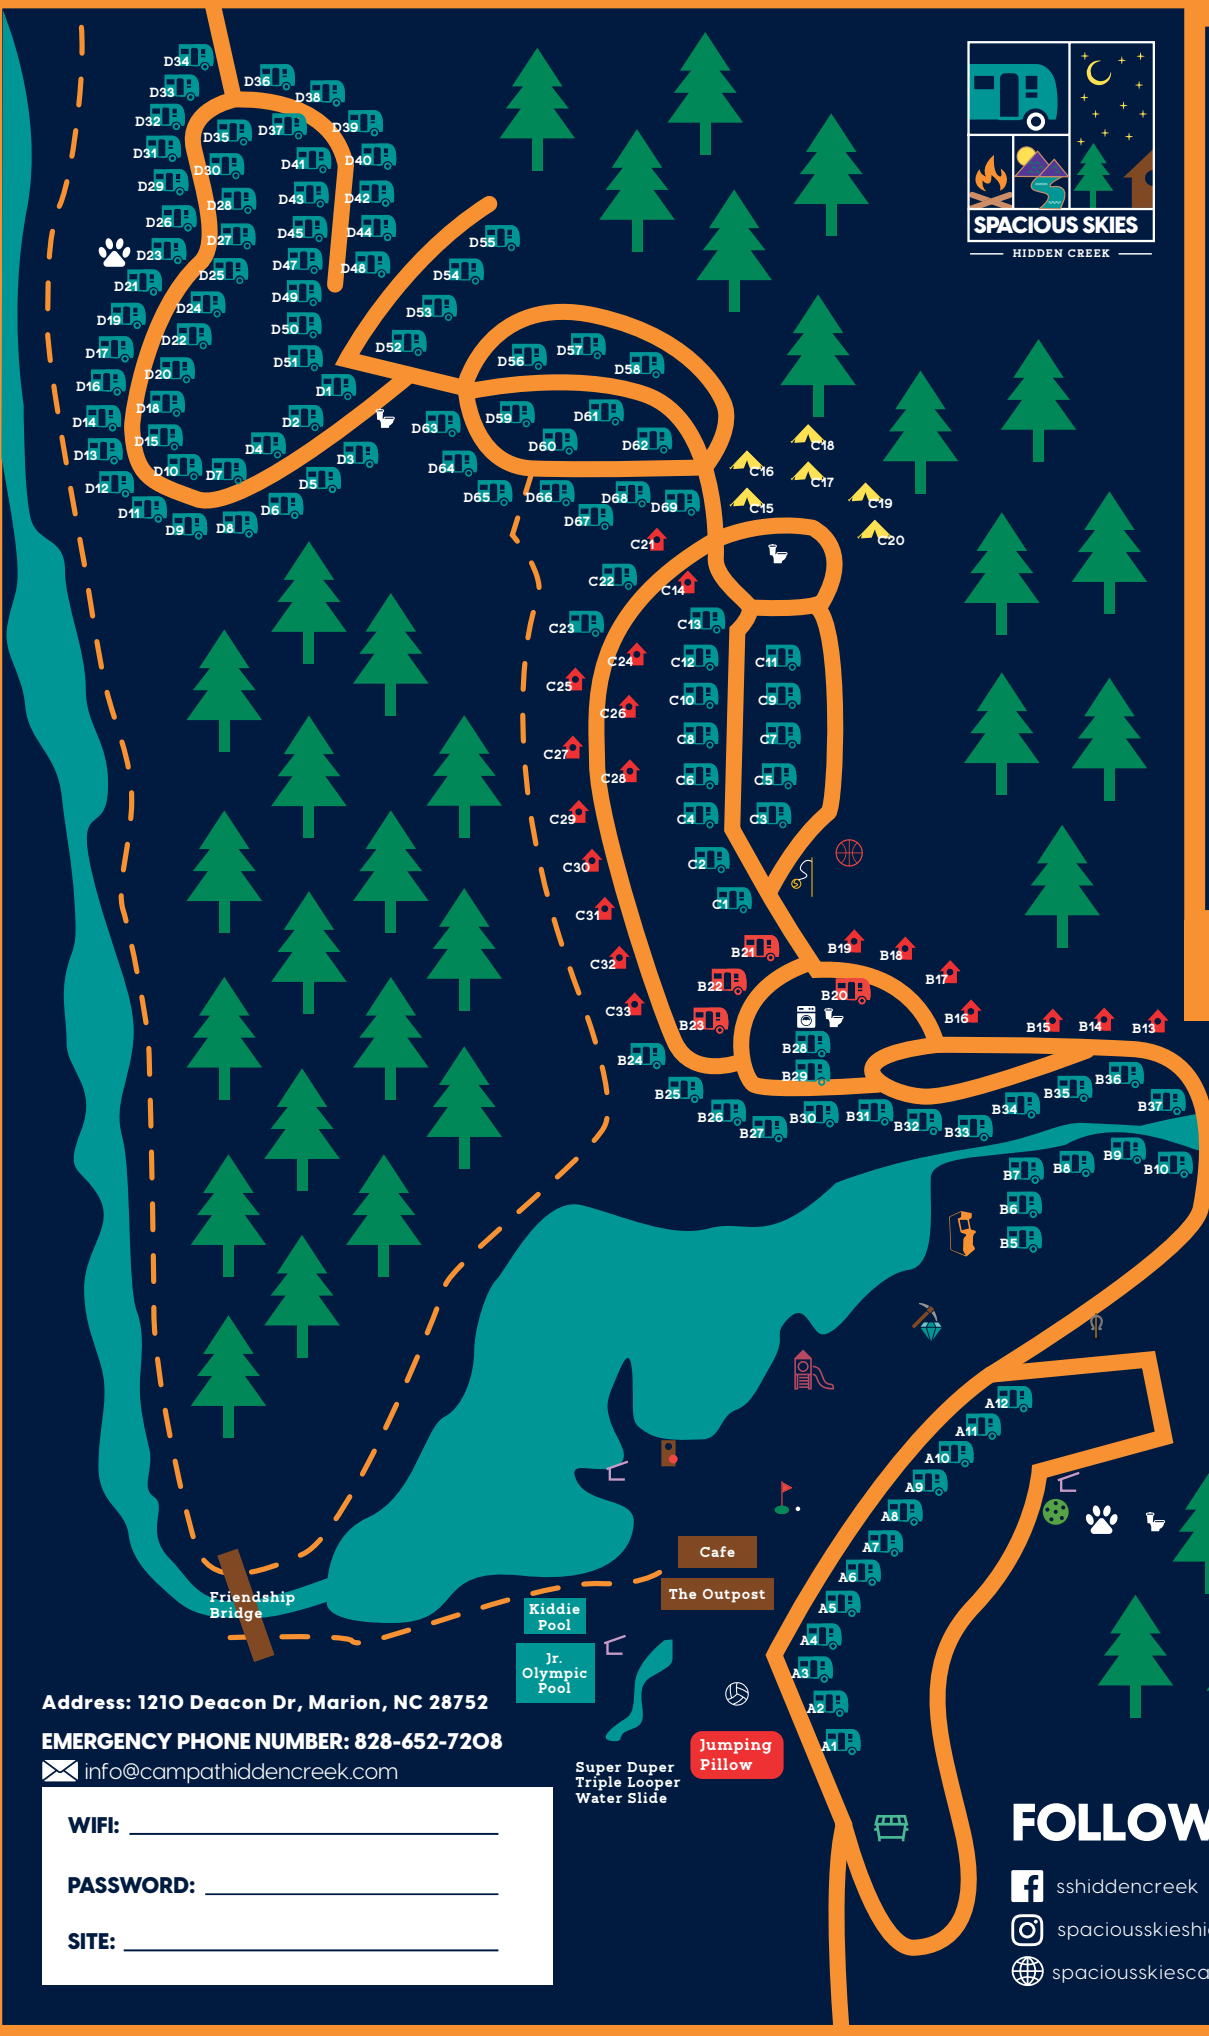

- 50 amp Full Hookup ... 
- 30 amp Full Hookup ... 
- Cabin 
- Bathhouse 
- Laundry 
- Group W/E 
- Horseshoes 
- Basketball 
- Pavilion 
- Playground 
- Tetherball 
- Volleyball 
- Corn Hole 
- Mini Golf 
- Gem Mining 
- Dog Park 
- Arcade 
- Rustic Tents 
- Deluxe Tents 
- Dumpster 
- Pickle Ball Court 

LEGEND

SPEED LIMIT
5
mph

Address: 1210 Deacon Dr, Marion, NC 28752

EMERGENCY PHONE NUMBER: 828-652-7208

info@campathiddencreek.com

WIFI: _____

PASSWORD: _____

SITE: _____

Super Duper Triple Looper Water Slide

Cafe
The Outpost

Kiddie Pool
Jr. Olympic Pool

Jumping Pillow

FOLLOW US

-  sshiddencreek
-  spaciousskieshiddencreek
-  spaciousskiescampgrounds.com/hidden-creek